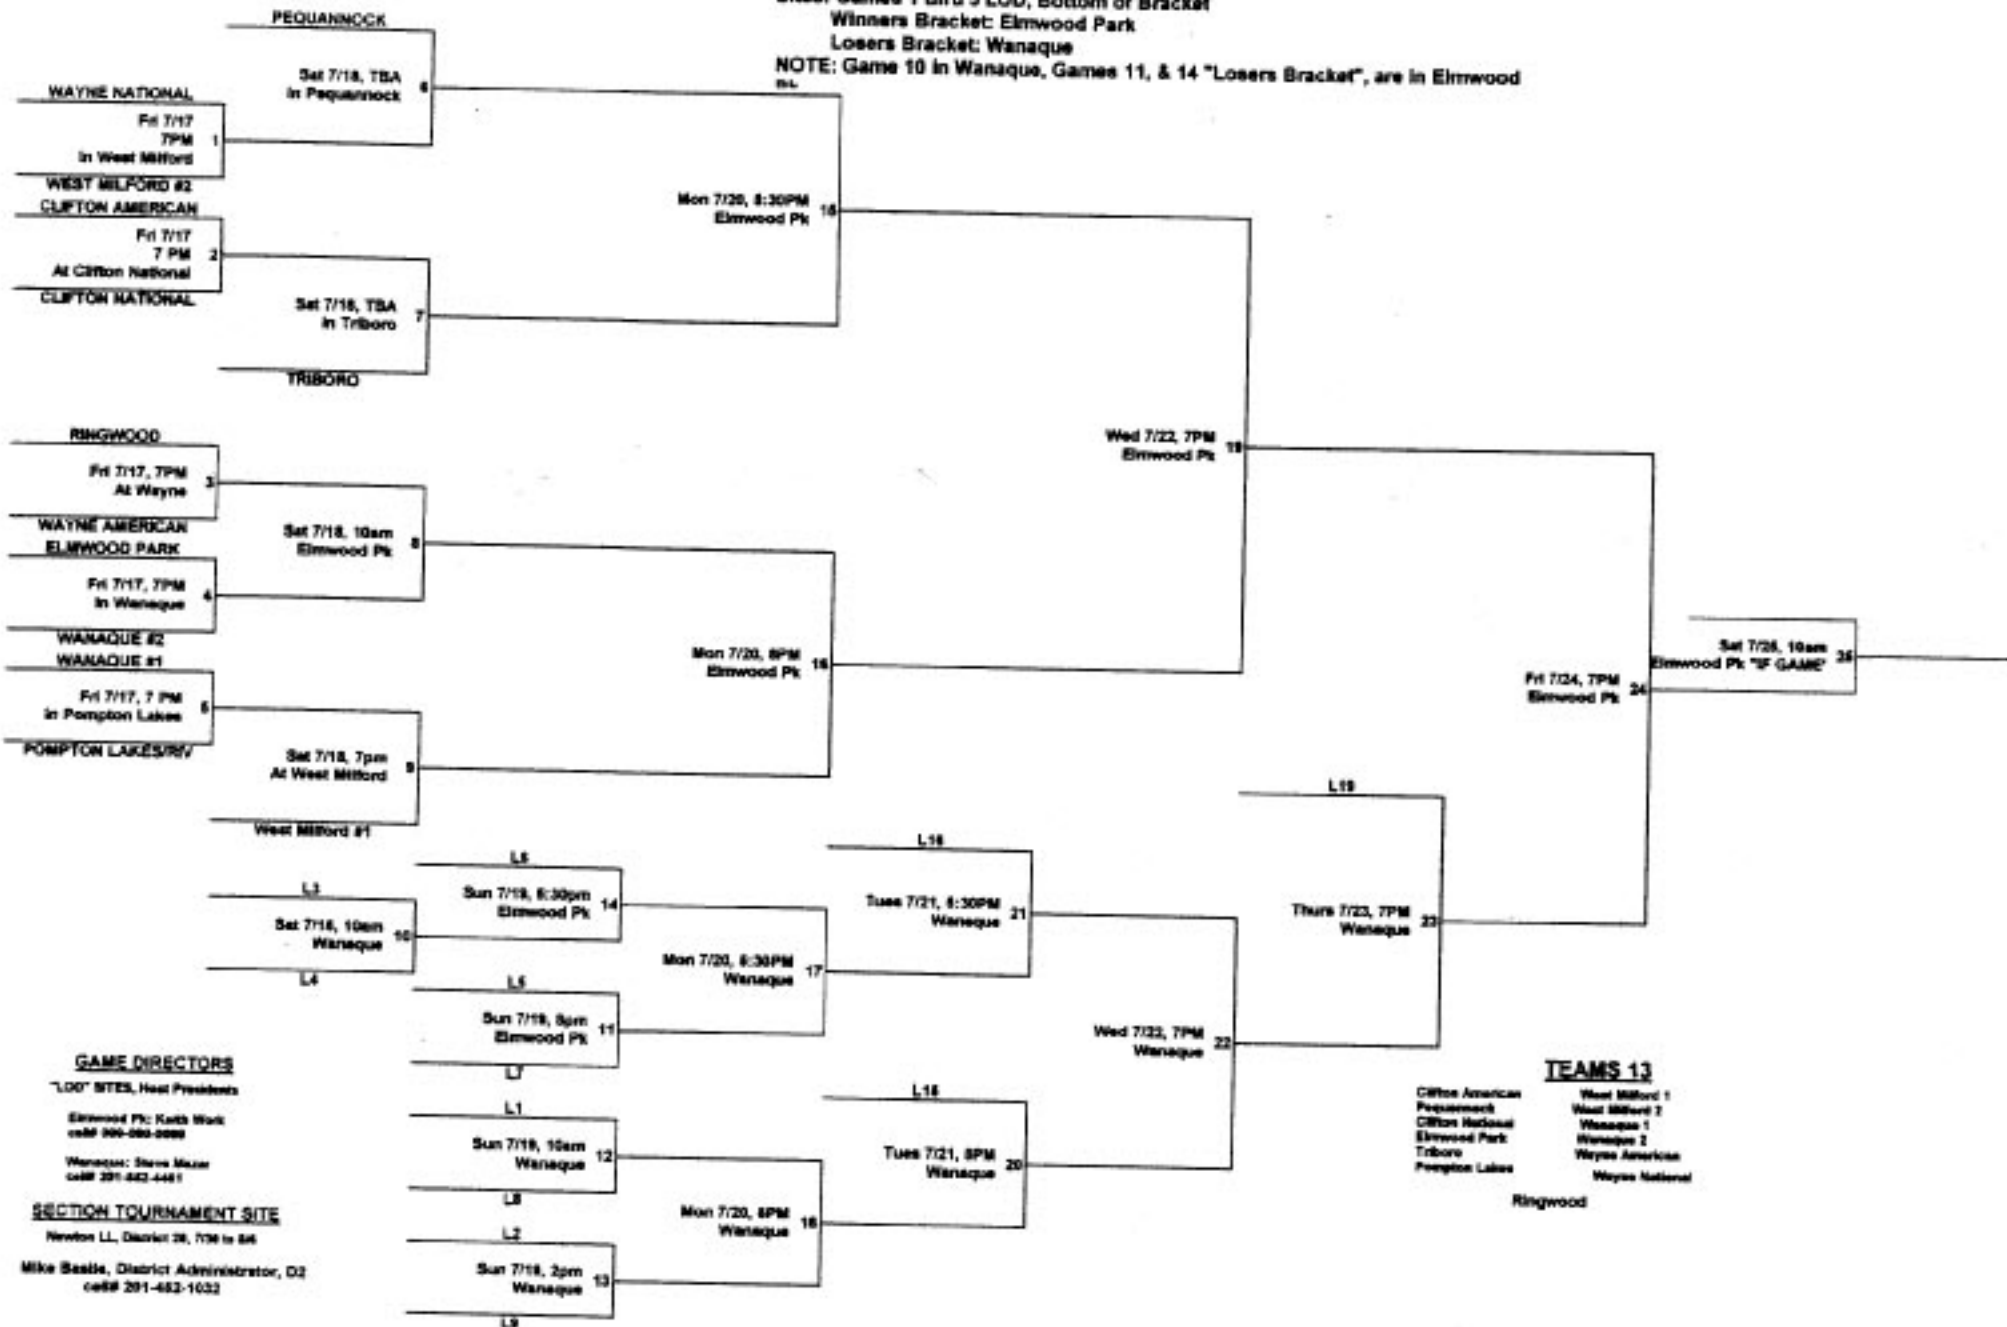

# 2009 NEW JERSEY DISTRICT 2, 9/10 YEAR OLD BOYS TOURNAMENT

Sites: Games 1 thru 5 LOD, Bottom of Bracket  
 Winners Bracket: Elmwood Park  
 Losers Bracket: Wanaque

NOTE: Game 10 in Wanaque, Games 11, & 14 "Losers Bracket", are in Elmwood